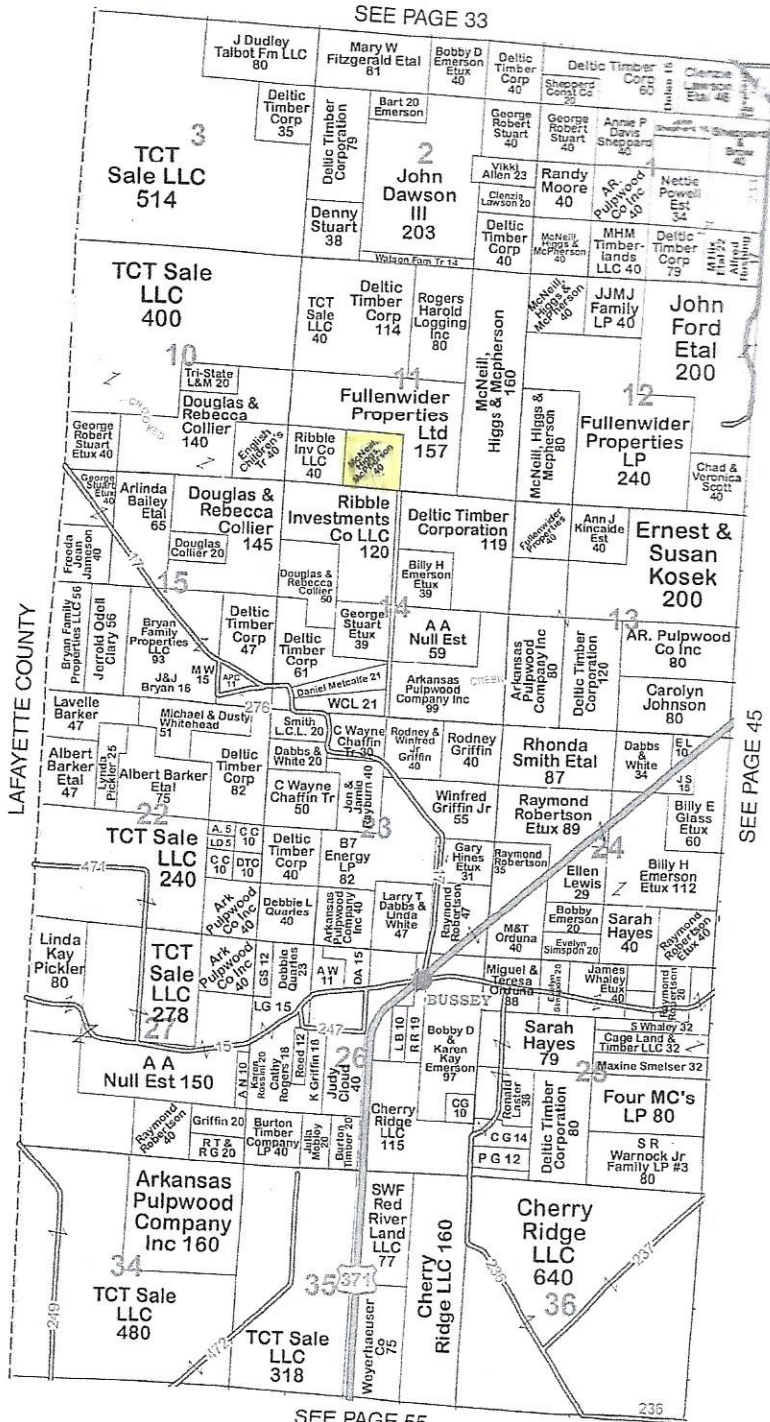

Township 18S - Range 23W

Copyright © 2010 Mapping Solutions

SEE PAGE 33

LAFAYETTE COUNTY

SEE PAGE 45

SEE PAGE 55